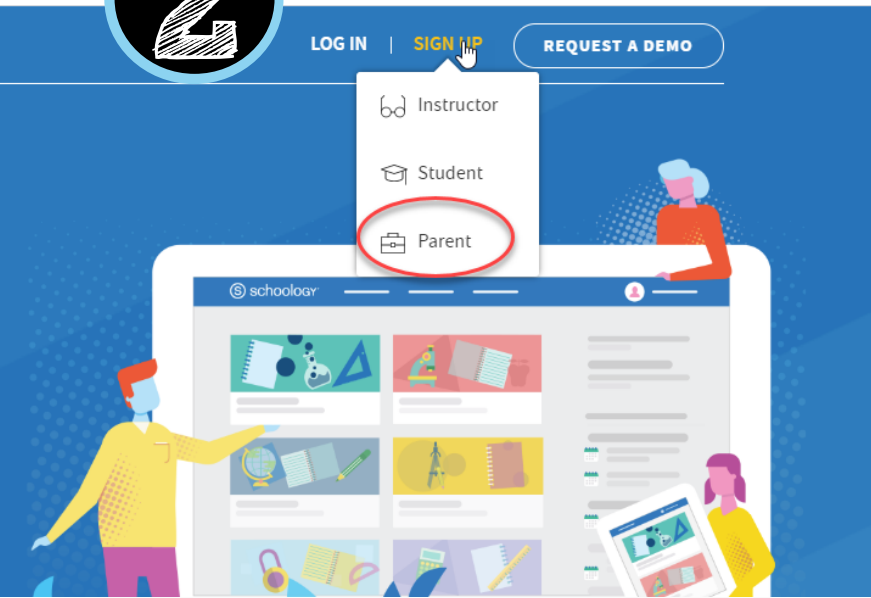

*When you use a Parent Access Code to create an account, you are automatically associated to your child. You can add additional children to your account using the [Add Child](#) button.

Here is a [Parent Guide](#) that will answer any questions about Schoology!